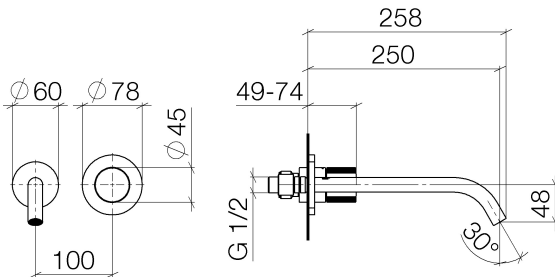

## Sink - Meta

META PURE Wall-mounted single-lever mixer without drain - polished chrome

Article number: 36 861 664-00 0010

- 9-7/8" Projection
- Rigid spout
- Round aerated stream
- Spout hole diameter 1-1/2"
- Hole diameter single-lever mixer 2-1/4"
- 2-1/8" diameter flange for spout
- Diameter flange for mixer 3-1/8"
- Water flow rate limited to max. 1.2 gpm
- lead-free

## Dimensional drawing

## Sink - Meta

META PURE Wall-mounted single-lever mixer without drain - polished chrome

Article number: 36 861 664-00 0010

All dimensions in mm / inch = mm x 0,0394

Spare parts list

Number	Item Number	Designation	Number of units
1	09 24 03 072 10 90	nipple	1
2	09 24 03 280 90	nipple	1
3	09 31 11 112 90	pin	1
4	90 28 22 324 01-00	spout	1
5	09 20 66 010-00	handle	1
6	09 11 02 389-00	cover	1
7	90 27 62 011 00-00	rosette	1
8	90 90 03 169 02 90	top	1
9	09 30 09 064 90	key	1