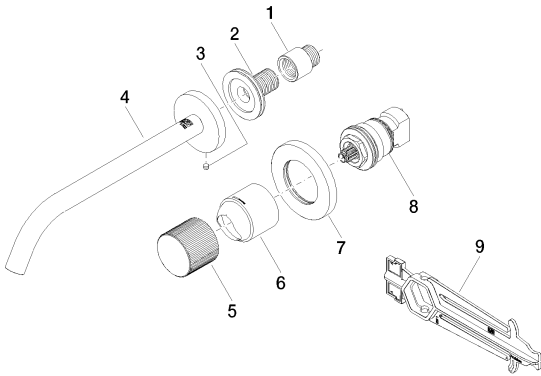

## Required article

NO IMAGE

AVAILABLE

35 860 970-90 0010

Rough for wall-mounted  
faucet mixer on right -

Sink - Meta

META PURE Wall-mounted single-lever mixer without drain - polished chrome

Article number: 36 861 664-00 0010

Spare parts list

Number	Item Number	Designation	Number of units
1	09 24 03 072 10 90	nipple	1
2	09 24 03 280 90	nipple	1
3	09 31 11 112 90	pin	1
4	90 28 22 324 01-00	spout	1
5	09 20 66 010-00	handle	1
6	09 11 02 389-00	cover	1
7	90 27 62 011 00-00	rosette	1
8	90 90 03 169 02 90	top	1
9	09 30 09 064 90	key	1